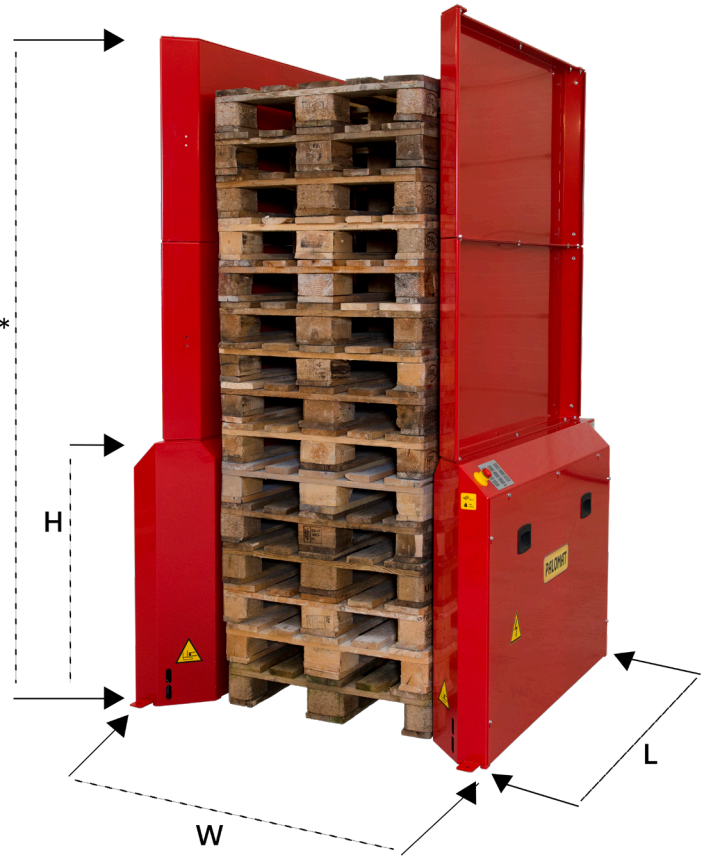

PALOMAT® GREENLINE COLD STORE

Fully automatic and operates in temperatures down to - 25 C°/ - 13 F°

Insert or remove the pallets using a hand pallet truck, electric stacker, or a forklift truck. PALOMAT® Greenline Cold Store detects the pallets via photo sensors after which they are automatically stacked or destacked one by one at floor level.

automatic stacked to no more than 15 pallets. The entire stack can subsequently be removed.

PALOMAT® Greenline Cold Store is only to be operated in automatic mode.

Manual mode is for service and maintenance only!

When selecting destacking, a stack of no more than 15 pallets will be inserted in the PALOMAT®, after which the pallets are fully automatic destacked one by one.

We do not recommend placing the PALOMAT® Greenline Cold Store close to a door or gate, as it may cause condensation on the grippers.

When selecting stacking, the pallets are inserted one by one, after which the pallets are fully

The PALOMAT® can handle all 4-way pallets.

Your benefits with PALOMAT®

- Space saving and a tidy workplace
- Optimised pallet flow
- Improved work environment
- Reduced pallet costs
- Increased efficiency
- No manual pallet handling
- Less absence due to illness
- Reduced time spent per pallet
- Fewer back injuries, jammed fingers, and feet
- Less truck driving
- LEAN – increased efficiency with less resources
- "Plug and Play" solution